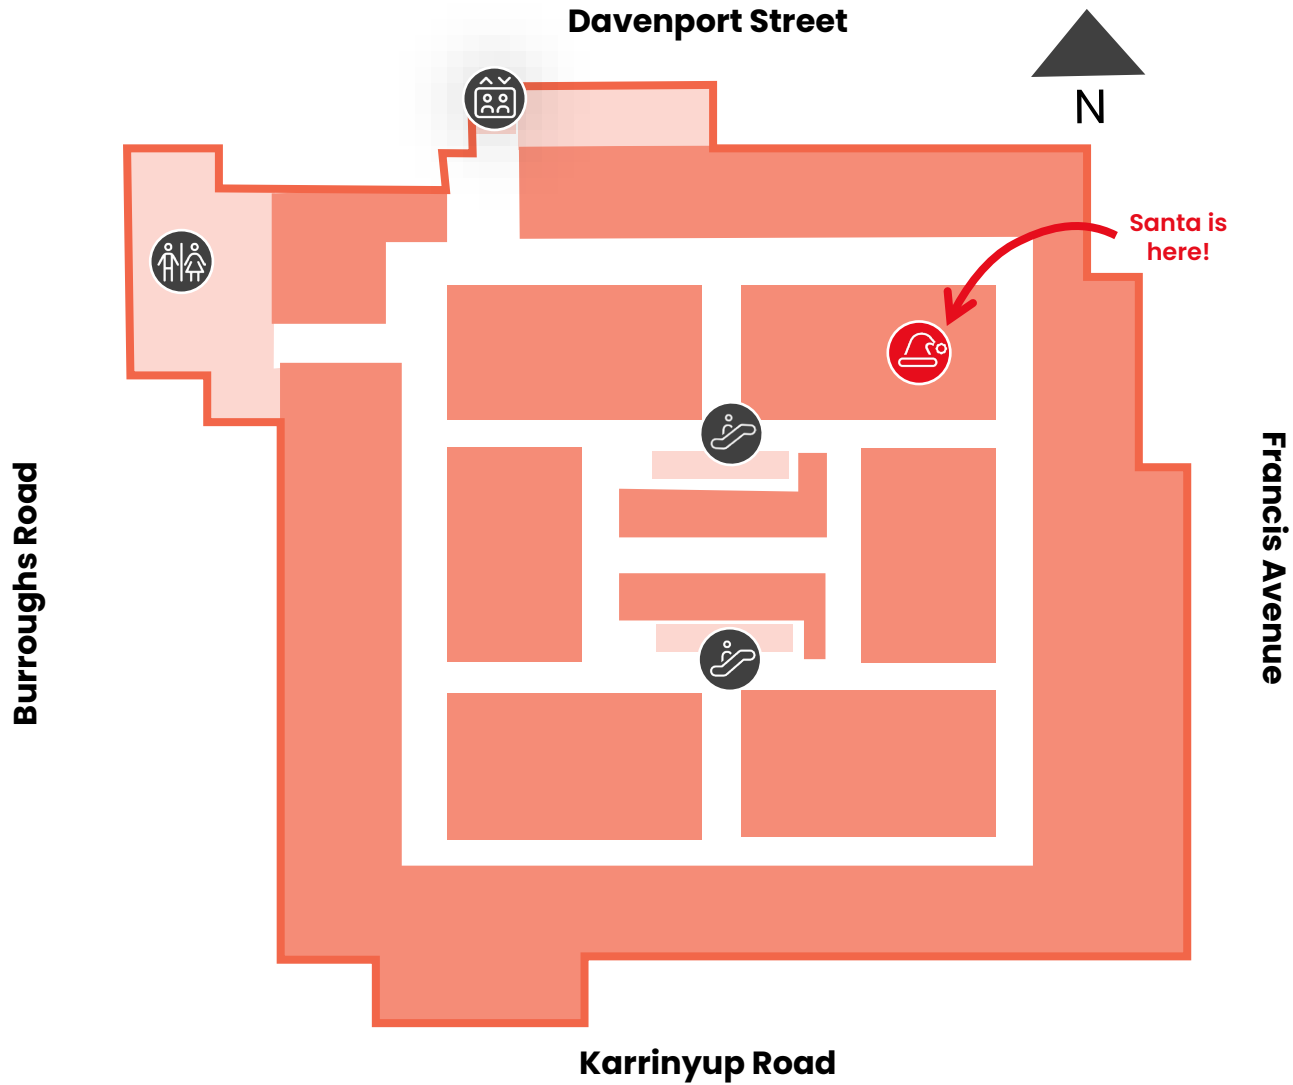

Stairs

Escalator

Lifts

Changerooms

Toilets

Bright Lights

Loud Noises

Strong Smells