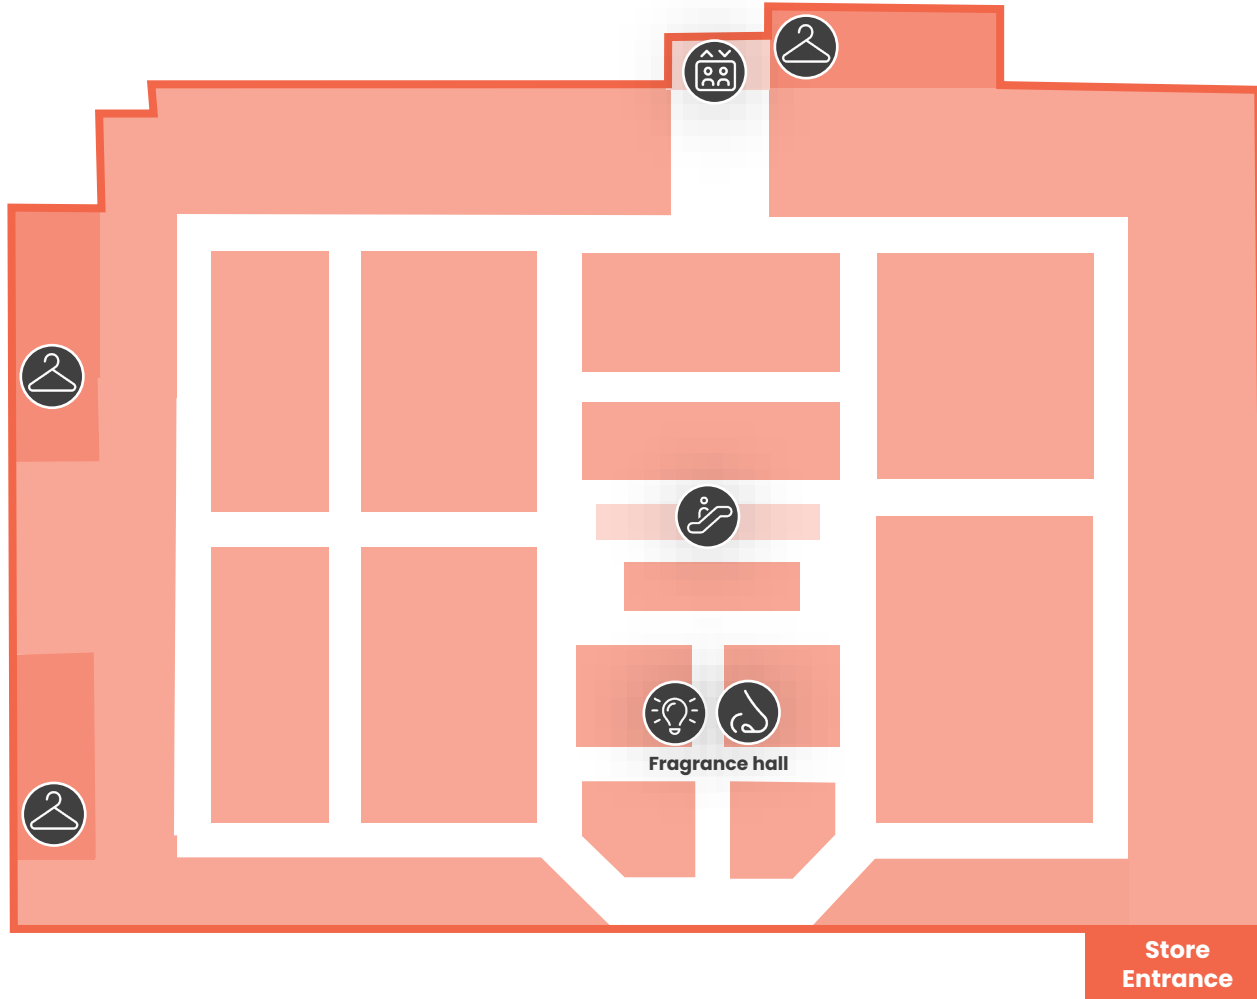

Pennant Street

Pennant Street

Pennant Street

Castle Street

*Enter via the centre entrance closest to the Rebel Sport.*

*One of Santa's helpers will escort you from the Myer entrance into the lift down to level 2.*

Stairs

Escalator

Lifts

Changerooms

Toilets

Bright Lights

Loud Noises

Strong Smells