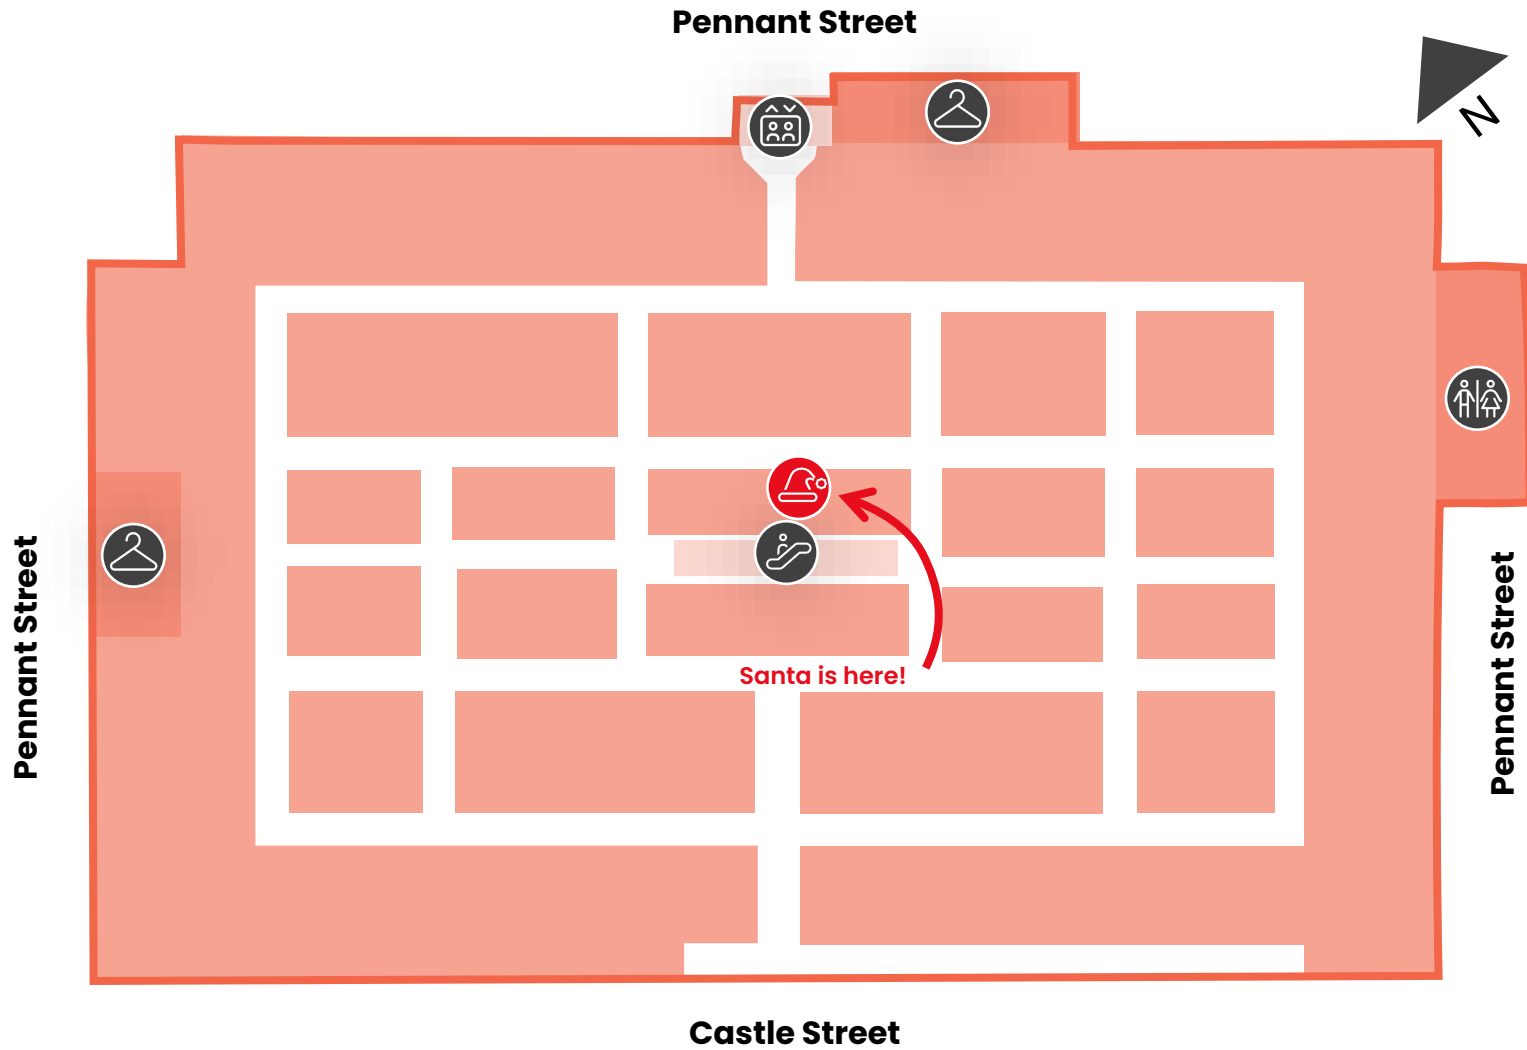

Pennant Street

Pennant Street

Pennant Street

Castle Street

*Enter via the centre entrance closest to the Rebel Sport.*

*One of Santa's helpers will escort you from the Myer entrance into the lift down to level 2.*

Stairs

Escalator

Lifts

Changerooms

Toilets

Bright Lights

Loud Noises

Strong Smells