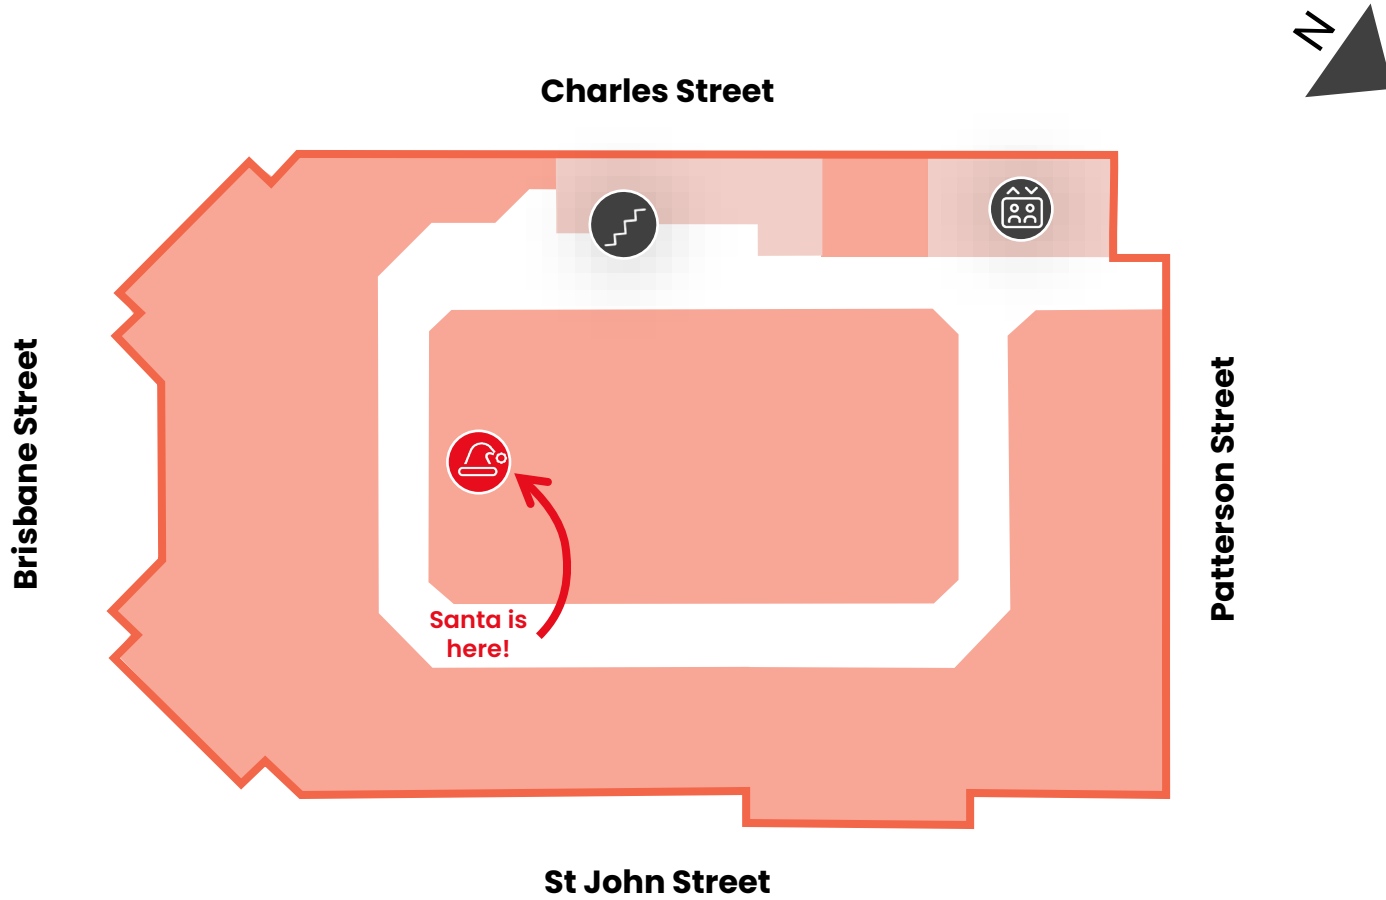

Stairs

Escalator

Lifts

Changerooms

Toilets

Bright Lights

Loud Noises

Strong Smells